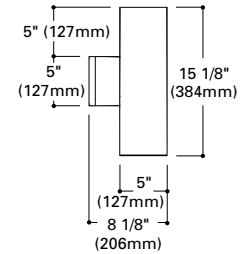

WALL MOUNT DOWNLIGHT/UPLIGHT

H1316 Baffle Downlight/Uplight
Finish: White (P), Bronze (BZ)
Lamps: (2) 150W BR40/PAR38

H2355 Open Downlight/Uplight
Finish: White (P), Bronze (BZ)
Lamps: (2) 150W BR40/PAR38

Notes: UL Damp Location Listed